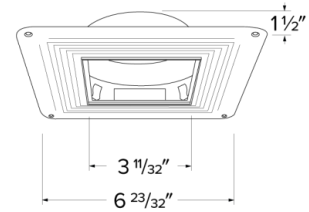

Pex™ 4" Square Adjustable Trimless Smooth Reflector Trim

Pex™ Precision Adjustable die-cast trims with Twist-&-Lock system for easy tool-free installation

Features

- 4" Square Adjustable Trimless Smooth Reflector
- Compatible with EL4SFS (new inventory only)
- Convenient twist-lock design for easy installation
- Lamp: Koto™ LED Module

Technical Details

Installation: Twist-lock design allows for easy mounting onto the Koto™ LED Module.

Lamp: Koto™ LED Module.

Options

EL4SFS

ELK459