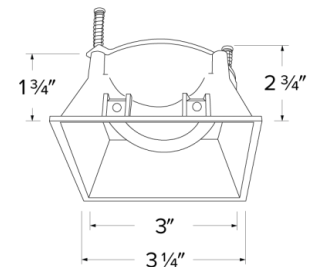

Pex™ 4" Square Adjustable Trimless Smooth Reflector Trim

Pex™ Precision Adjustable die-cast trims with Twist-&-Lock system for easy tool-free installation

Features

- 4" Square Adjustable Trimless Smooth Reflector
- Compatible with EL4SFS (new inventory only)
- Convenient twist-lock design for easy installation
- Lamp: Koto™ LED Module

Technical Details

Installation: Twist-lock design allows for easy mounting onto the Koto™ LED Module.

Lamp: Koto™ LED Module.

Options

EL4SFS

ELK459