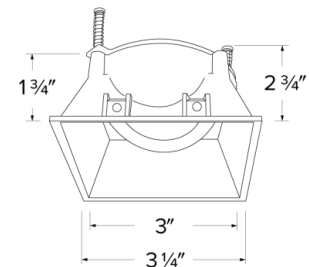

Pex™ 4" Square Adjustable Trimless Smooth Reflector Trim

Pex™ Precision Adjustable die-cast trims with Twist-&-Lock system for easy tool-free installation

Features

- 4" Square Adjustable Trimless Smooth Reflector
- Compatible with EL4SFS (new inventory only)
- Convenient twist-lock design for easy installation
- Lamp: Koto™ LED Module

Technical Details

Installation: Twist-lock design allows for easy mounting onto the Koto™ LED Module.

Lamp: Koto™ LED Module.

Options

EL4SFS - Frame

ELK459W - White Reflector

ELK459B - Black Reflector

ELK459H - Haze Reflector

EL4SFS

ELK459

Product Number

| Item | Description | Finish |
|---------|----------------------------------|--------|
| ELK459W | Square Adjustable Reflector Trim | White |