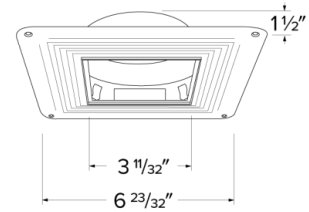

Pex™ 4" Square Adjustable Trimless Smooth Reflector Trim

Pex™ Precision Adjustable die-cast trims with Twist-&-Lock system for easy tool-free installation

Features

- 4" Square Adjustable Trimless Smooth Reflector
- Compatible with EL4SFS (new inventory only)
- Convenient twist-lock design for easy installation
- Lamp: Koto™ LED Module

Technical Details

Installation: Twist-lock design allows for easy mounting onto the Koto™ LED Module.

Lamp: Koto™ LED Module.

Options

EL4SFS - Frame

ELK459W - White Reflector

ELK459B - Black Reflector

ELK459H - Haze Reflector

EL4SFS

ELK459

Product Number

| Item | Description | Finish |
|---------|----------------------------------|--------|
| ELK459W | Square Adjustable Reflector Trim | White |