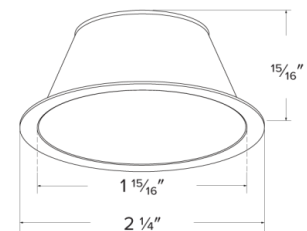

White Round Trim

Black Round Trim

Bronze Round Trim

White Square Trim

Black Square Trim

Reflector Dimensions

Baffle Dimensions

Round Trim Dimensions