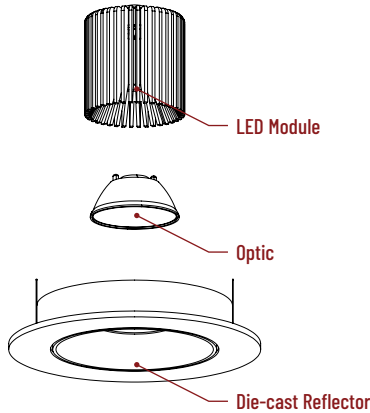

2" Iolite Accessories

2" Iolite Round Trimless Adjustable

Type
Project
Catalog No.
Notes

FIELD CHANGEABLE OPTICS

Iolite luminaires include spot, narrow flood and flood optics. Optics can be changed in the field by removing LED module from die-cast trim. Replacement optics include an optional frosted lens.

Frosted Filter-Optic

NIO-REFL15FR	15° Optic
NIO-REFL25FR	25° Optic
NIO-REFL38FR	38° Optic
NIO-REFL60FR	60° Optic

Optic assembly includes optional frosted lens. 25°, 38° and 60° optics are included with each reflector.

Premium TIR Optics

NIO-REFLTIR15	15° Optic
NIO-REFLTIR25	25° Optic

TIR optics are not compatible with Comfort Dim technology.

ACCESSORIES

Iolite accessories can be added at any point in the design process. Accessories easily install between LED module and die-cast trim. Luminaire will accommodate (1) hex louver and (1) collar accessory, no accessory holder required.