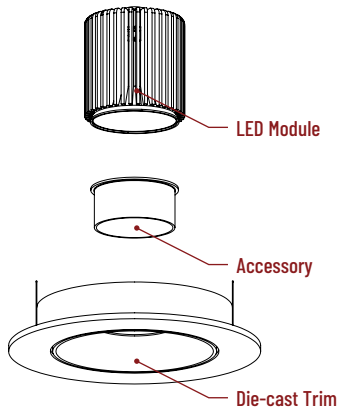

#### Premium TIR Optics

<b>NIO-REFLTIR15</b>	15° Optic
<b>NIO-REFLTIR25</b>	25° Optic

TIR optics are not compatible with Comfort Dim technology.

#### ACCESSORIES

Iolite accessories can be added at any point in the design process. Accessories easily install between LED module and die-cast trim. Luminaire will accommodate (1) hex louver and (1) collar accessory, no accessory holder required.