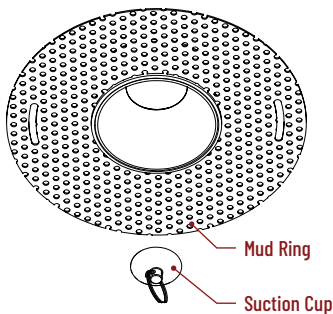

#### Hex Cell Louver

<b>NIO-HC</b>	Black
---------------	-------

Hex cell louver subtly reduces aperture brightness by reducing light output by about 20%.

#### TRIMLESS

2" Iolite trimless downlights have no exposed trim flange and the result is a minimalist knife edge appearance. A trimless mount mud ring is installed after the drywall and a professional drywall finisher floats the ceiling to blend in the mud ring.