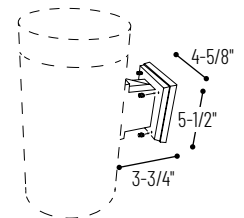

PRODUCT IMAGES (ADDITIONAL IMAGES ON NEXT PAGES)

NYLI-6C
Cable Mounted

NYLI-6P
Pendant Mounted

NYLI-6S
Surface Mounted

NYLI-6W
Wall Mounted

PRODUCT DIMENSIONS

6" Medium Base Cylinder

Mounting Type	Lamp Source / Max. Wattage	Reflector Type	Reflector / Flange Finish	Cylinder Finish	Cable Mount Only
NYLI-6C Cable	I = Incandescent (labeled with 250W max.)	1 = Reflector	BB = Black / Black	B = Black	AC = Aircraft cable
NYLI-6P Pendant ¹	L(XX) = LED specific	2 = Baffle	WW = White / White	W = White	(cable mount only)
NYLI-6S Surface	(labeled with lower wattage for LED lamps, replace XX with desired wattage)				
NYLI-6W Wall Mount					