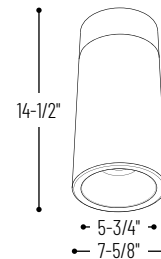

PRODUCT IMAGES (ADDITIONAL IMAGES ON NEXT PAGES)

NYLI-6C
Cable Mounted

NYLI-6P
Pendant Mounted

NYLI-6S
Surface Mounted

NYLI-6W
Wall Mounted

PRODUCT DIMENSIONS

6" Medium Base Cylinder

Mounting Type	Lamp Source / Max. Wattage	Reflector Type	Reflector / Flange Finish	Cylinder Finish	Cable Mount Only
NYLI-6C Cable	I = Incandescent (labeled with 250W max.)	1 = Reflector	BB = Black / Black	B = Black	AC = Aircraft cable
NYLI-6P Pendant ¹	L(XX) = LED specific	2 = Baffle	WW = White / White	W = White	(cable mount only)
NYLI-6S Surface	(labeled with lower wattage for LED lamps, replace XX with desired wattage)				
NYLI-6W Wall Mount					