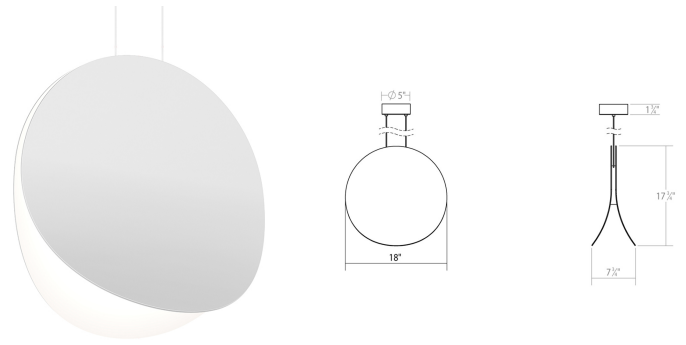

## Malibu Discs LED Pendant Spec Sheet

SKU: 1768.03    Learn more at:  
<https://sonnemanlight.com/malibu-discs-led-pendant>

Description: Flared opposing discs form a sweeping sculptural LED pendant in four diameters. Intended to be hung individually or clustered in an arrangement of multiple sizes. Also available as a [Sconce](#).

### Dimensions

Height:	18"
Width:	18"
Length:	7.75"
Canopy/Backplate/Base:	5"
Hanging Details:	6"
	Adjustable Cord
Size:	18"
Canopy/Backplate/Base Height:	1.75"