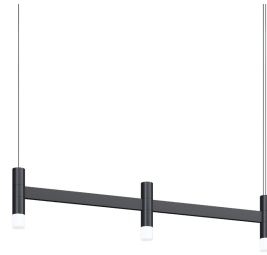

Project:

Systema Staccato Linear Pendant Spec Sheet

SKU: 1783.25 Learn more at:
<https://sonnemanlight.com/systema-staccato-linear-pendant>

Description: Lightly scaled geometric elements form expansive intersecting or linear constructions of modern minimalism in a variety of configurations with a range of available luminaires. Crisp rectilinear bars support minimal tubular elements with luminous trims, extensions, or shaded reflectors for general and directed lighting functionality. The Systema Staccato Linear Pendant includes Drum Trims. [Alternate trims](#) can be ordered separately. [Shades](#) are not included and may be ordered as add-on accessories, which are easy to install.

Type #:

Dimensions

Height:	6
Length:	29.25
Diameter:	48
Size:	3 Light

Electrical Specs

Bulb(s) Included?:	Yes
Bulb 1 Type:	Integral LED
Bulb Quantity:	3
Input Voltage:	120VAC
Wattage:	12
Initial Lumens:	900
Delivered Lumens:	450
Color Temperature:	3000K
CRI:	90
Power Supply Type:	Driver
Power Supply Quantity:	1
Power Supply Location:	Outlet Box
Dimming Type:	TRIAC/ELV

Installation

Installation:	Licensed electrician required
Sloped Ceiling Compatible?:	Not Compatible
Cord Length:	20' Adjustable Cable
Minimum Hanging Height:	7.5
Maximum Hanging Height:	246

Shade

Shade 1 Material:	Frosted Acrylic
-------------------	-----------------