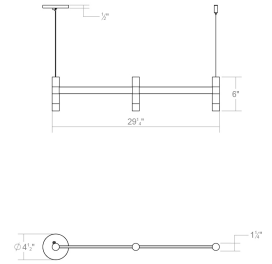

Project:

Systema Staccato Linear Pendant Spec Sheet

SKU: 1783.25 Learn more at:
<https://sonnemanlight.com/systema-staccato-linear-pendant>

Description: Lightly scaled geometric elements form expansive intersecting or linear constructions of modern minimalism in a variety of configurations with a range of available luminaires. Crisp rectilinear bars support minimal tubular elements with luminous trims, extensions, or shaded reflectors for general and directed lighting functionality. The Systema Staccato Linear Pendant includes Drum Trims. [Alternate trims](#) can be ordered separately. [Shades](#) are not included and may be ordered as add-on accessories, which are easy to install.

Type #:

Dimensions

Height:	6
Length:	29.25
Diameter:	48
Size:	3 Light

Electrical Specs

Bulb(s) Included?:	Yes
Bulb 1 Type:	Integral LED
Bulb Quantity:	3
Input Voltage:	120VAC
Wattage:	12
Initial Lumens:	900
Delivered Lumens:	450
Color Temperature:	3000K
CRI:	90
Power Supply Type:	Driver
Power Supply Quantity:	1
Power Supply Location:	Outlet Box
Dimming Type:	TRIAC/ELV

Installation

Installation:	Licensed electrician required
Sloped Ceiling Compatible?:	Not Compatible
Cord Length:	20' Adjustable Cable
Minimum Hanging Height:	7.5
Maximum Hanging Height:	246

Shade

Shade 1 Material:	Frosted Acrylic
-------------------	-----------------