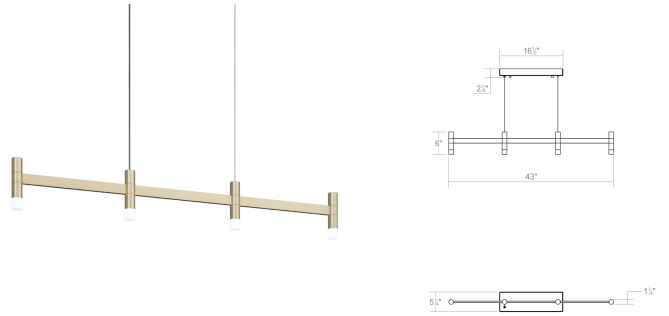

# Systema Staccato Linear Pendant Spec Sheet

SKU: 1784.14    Learn more at:  
<https://sonnemanlight.com/systema-staccato-linear-pendant>

Description: Lightly scaled geometric elements form expansive intersecting or linear constructions of modern minimalism in a variety of configurations with a range of available luminaires. Crisp rectilinear bars support minimal tubular elements with luminous trims, extensions, or shaded reflectors for general and directed lighting functionality. The Systema Staccato Linear Pendant includes Drum Trims. [Alternate trims](#) can be ordered separately. [Shades](#) are not included and may be ordered as add-on accessories, which are easy to install.

## Dimensions

Height:	6
Length:	43.25
Diameter:	48
Size:	4 Light