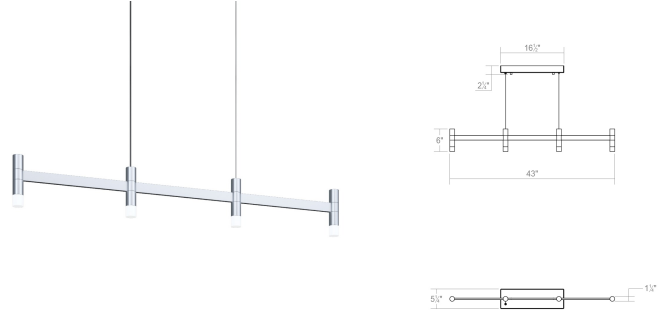

Project:

Systema Staccato Linear Pendant Spec Sheet

SKU: 1784.16 Learn more at:
<https://sonnemanlight.com/systema-staccato-linear-pendant>

Description: Lightly scaled geometric elements form expansive intersecting or linear constructions of modern minimalism in a variety of configurations with a range of available luminaires. Crisp rectilinear bars support minimal tubular elements with luminous trims, extensions, or shaded reflectors for general and directed lighting functionality. The Systema Staccato Linear Pendant includes Drum Trims. [Alternate trims](#) can be ordered separately. [Shades](#) are not included and may be ordered as add-on accessories, which are easy to install.

Type #:

Dimensions

Height:	6
Length:	43.25
Diameter:	48
Size:	4 Light

Electrical Specs

Bulb(s) Included?:	Yes
Bulb 1 Type:	Integral LED
Bulb Quantity:	4
Input Voltage:	120VAC
Wattage:	18
Initial Lumens:	1200
Delivered Lumens:	600
Color Temperature:	3000K
CRI:	90
Power Supply Type:	Driver
Power Supply Quantity:	1
Power Supply Location:	Canopy
Dimming Type:	TRIAC/ELV

Installation

Installation:	Licensed electrician required
Sloped Ceiling Compatible?:	Not Compatible
Cord Length:	20' Adjustable Cable
Minimum Hanging Height:	8
Maximum Hanging Height:	246

Shade

Shade 1 Material:	Frosted Acrylic
-------------------	-----------------