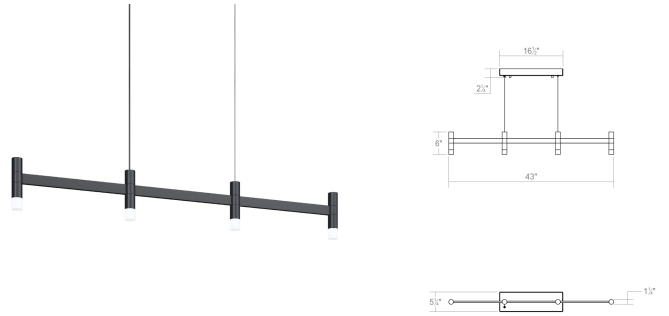

Project:

Systema Staccato Linear Pendant Spec Sheet

SKU: 1784.25 Learn more at:
<https://sonnemanlight.com/systema-staccato-linear-pendant>

Description: Lightly scaled geometric elements form expansive intersecting or linear constructions of modern minimalism in a variety of configurations with a range of available luminaires. Crisp rectilinear bars support minimal tubular elements with luminous trims, extensions, or shaded reflectors for general and directed lighting functionality. The Systema Staccato Linear Pendant includes Drum Trims. [Alternate trims](#) can be ordered separately. [Shades](#) are not included and may be ordered as add-on accessories, which are easy to install.

Type #:

Dimensions

Height:	6
Length:	43.25
Diameter:	48
Size:	4 Light

Electrical Specs

Bulb(s) Included?:	Yes
Bulb 1 Type:	Integral LED
Bulb Quantity:	4
Input Voltage:	120VAC
Wattage:	18
Initial Lumens:	1200
Delivered Lumens:	600
Color Temperature:	3000K
CRI:	90
Power Supply Type:	Driver
Power Supply Quantity:	1
Power Supply Location:	Canopy
Dimming Type:	TRIAC/ELV

Installation

Installation:	Licensed electrician required
Sloped Ceiling Compatible?:	Not Compatible
Cord Length:	20' Adjustable Cable
Minimum Hanging Height:	8
Maximum Hanging Height:	246

Shade

Shade 1 Material:	Frosted Acrylic
-------------------	-----------------