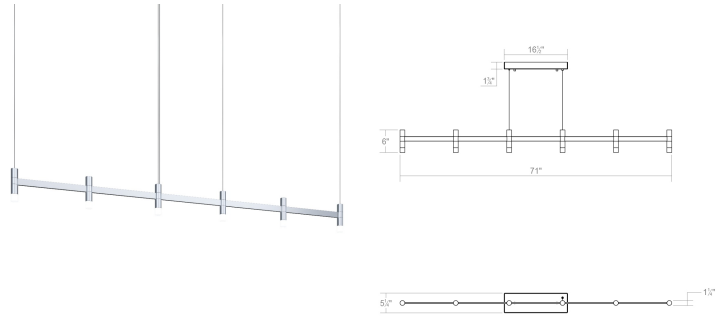

Project:

Systema Staccato Linear Pendant Spec Sheet

SKU: 1786.16 Learn more at:
<https://sonnemanlight.com/systema-staccato-linear-pendant>

Description: Lightly scaled geometric elements form expansive intersecting or linear constructions of modern minimalism in a variety of configurations with a range of available luminaires. Crisp rectilinear bars support minimal tubular elements with luminous trims, extensions, or shaded reflectors for general and directed lighting functionality. The Systema Staccato Linear Pendant includes Drum Trims. [Alternate trims](#) can be ordered separately. [Shades](#) are not included and may be ordered as add-on accessories, which are easy to install.

Type #:

Dimensions

Height:	6
Length:	71
Diameter:	48
Size:	6 Light

Electrical Specs

Bulb(s) Included?:	Yes
Bulb 1 Type:	Integral LED
Bulb Quantity:	6
Input Voltage:	120-277VAC
Wattage:	30
Initial Lumens:	1800
Delivered Lumens:	900
Color Temperature:	3000K
CRI:	90
Power Supply Type:	Driver
Power Supply Quantity:	1
Power Supply Location:	Canopy
Dimming Type:	TRIAC/ELV/ 0-10V

Installation

Installation:	Licensed electrician required
Sloped Ceiling Compatible?:	Not Compatible
Cord Length:	20' Adjustable Cable
Minimum Hanging Height:	8
Maximum Hanging Height:	246

Shade

Shade 1 Material:	Frosted Acrylic
-------------------	-----------------