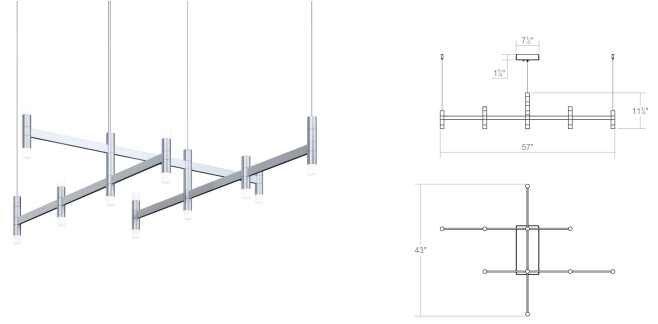

# Systema Staccato Hash Pendant Spec Sheet

SKU: 1790.16 Learn more at:  
<https://sonnemanlight.com/systema-staccato-hash-pendant>

Description: Lightly scaled geometric elements form expansive intersecting or linear constructions of modern minimalism in a variety of configurations with a range of available luminaires. Crisp rectilinear bars support minimal tubular elements with luminous trims, extensions, or shaded reflectors for general and directed lighting functionality. The Systema Staccato Hash Pendant includes Drum Trims. [Alternate trims](#) can be ordered separately.

## Dimensions

Height:	11.75
Length:	41.875
Diameter:	48
Size:	Small