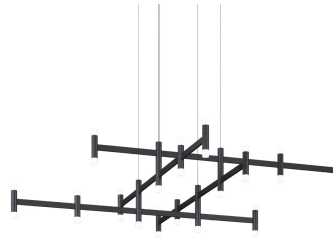

Project:

Systema Staccato Hash Pendant Spec Sheet

SKU: 1791.25 Learn more at:
<https://sonnemanlight.com/systema-staccato-hash-pendant>

Description: Lightly scaled geometric elements form expansive intersecting or linear constructions of modern minimalism in a variety of configurations with a range of available luminaires. Crisp rectilinear bars support minimal tubular elements with luminous trims, extensions, or shaded reflectors for general and directed lighting functionality. The Systema Staccato Hash Pendant includes Drum Trims. [Alternate trims](#) can be ordered separately.

Type #:

Dimensions

Height:	16.5
Length:	69.75
Diameter:	48
Size:	Standard

Electrical Specs

Bulb(s) Included?:	Yes
Bulb 1 Type:	Integral LED
Bulb Quantity:	28
Input Voltage:	120-277VAC
Wattage:	84
Initial Lumens:	8400
Delivered Lumens:	4200
Color Temperature:	3000K
CRI:	90
Power Supply Type:	Driver
Power Supply Quantity:	1
Power Supply Location:	Canopy
Dimming Type:	TRIAC/ELV/ 0-10V

Installation

Installation:	Licensed electrician required
Sloped Ceiling Compatible?:	Not Compatible
Cord Length:	20' Adjustable Cable
Minimum Hanging Height:	19
Maximum Hanging Height:	256.5

Shade

Shade 1 Material:	Frosted Acrylic
-------------------	-----------------