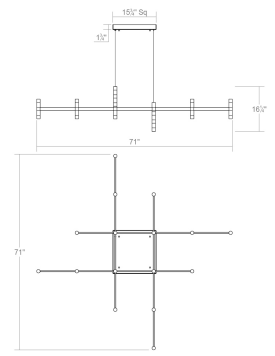

Project:

Systema Staccato Hash Pendant Spec Sheet

SKU: 1791.25 Learn more at:
<https://sonnemanlight.com/systema-staccato-hash-pendant>

Description: Lightly scaled geometric elements form expansive intersecting or linear constructions of modern minimalism in a variety of configurations with a range of available luminaires. Crisp rectilinear bars support minimal tubular elements with luminous trims, extensions, or shaded reflectors for general and directed lighting functionality. The Systema Staccato Hash Pendant includes Drum Trims. [Alternate trims](#) can be ordered separately.

Type #:

Dimensions

Height:	16.5
Length:	69.75
Diameter:	48
Size:	Standard

Electrical Specs

Bulb(s) Included?:	Yes
Bulb 1 Type:	Integral LED
Bulb Quantity:	28
Input Voltage:	120-277VAC
Wattage:	84
Initial Lumens:	8400
Delivered Lumens:	4200
Color Temperature:	3000K
CRI:	90
Power Supply Type:	Driver
Power Supply Quantity:	1
Power Supply Location:	Canopy
Dimming Type:	TRIAC/ELV/ 0-10V

Installation

Installation:	Licensed electrician required
Sloped Ceiling Compatible?:	Not Compatible
Cord Length:	20' Adjustable Cable
Minimum Hanging Height:	19
Maximum Hanging Height:	256.5

Shade

Shade 1 Material:	Frosted Acrylic
-------------------	-----------------