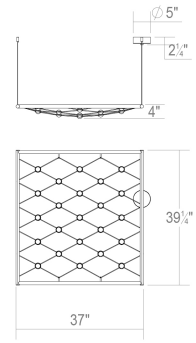

Project:

Constellation Galaxy Matrix Horizontal Small (3'x3') LED Pendant Spec Sheet

SKU: 1892.16C Learn more at:
<https://sonnemanlight.com/constellation-galaxy-matrix-horizontal-square-rectangle-pendant>

Type #:

Dimensions

Height:	4
Length:	37
Diameter:	48
Size:	3' x 3'

Electrical Specs

Bulb(s) Included?:	Yes
Bulb 1 Type:	Integral LED
Bulb Quantity:	23
Input Voltage:	120-277VAC
Wattage:	29
Initial Lumens:	2700
Delivered Lumens:	2300
Color Temperature:	3000K
CRI:	90
Power Supply Type:	Driver
Power Supply Quantity:	1
Power Supply Location:	Canopy
Dimming Type:	TRIAC/ELV/ 0-10V