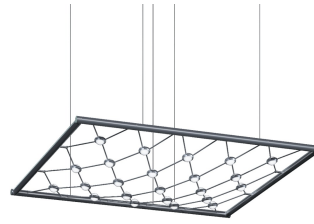

Project:

Constellation Galaxy Matrix Horizontal Small (3'x3') LED Pendant Spec Sheet

SKU: 1892.16C Learn more at:
<https://sonnemanlight.com/constellation-galaxy-matrix-horizontal-square-rectangle-pendant>

Description: The dazzling luminance of double-sided lensed LED hubs are captured in a mesh-like weave. The points of light radiate illumination through the option of faceted crystal or soft white lenses. Galaxy Matrix can also be customized for your project. This statement peice is easy to assemble.

Type #:

Dimensions

Height:	4
Length:	37
Diameter:	48
Size:	3' x 3'

Electrical Specs

Bulb(s) Included?:	Yes
Bulb 1 Type:	Integral LED
Bulb Quantity:	23
Input Voltage:	120-277VAC
Wattage:	29
Initial Lumens:	2700
Delivered Lumens:	2300
Color Temperature:	3000K
CRI:	90
Power Supply Type:	Driver
Power Supply Quantity:	1
Power Supply Location:	Canopy
Dimming Type:	TRIAC/ELV/ 0-10V

Installation

Installation:	Licensed electrician required
Sloped Ceiling Compatible?:	Adapter Available
Cord Length:	20' Adjustable Cable
Minimum Hanging Height:	6.25
Maximum Hanging Height:	244

Shade

Shade 1 Material:	Acrylic
-------------------	---------