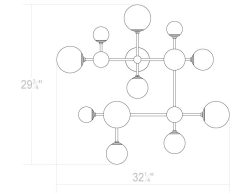

Project:

Sabon Semi-Flush Mount Spec Sheet

SKU: 2069.25 Learn more at:
<https://sonnemanlight.com/sabon-semi-flush-mount>

Description: Luminous etched glass globes of varying sizes float on intersecting stems at right angles to each other to form arrangements of geometric sculptural presence and simplicity. Also available as a [Pendant](#) and [Sconce](#).

Type #:

Dimensions

Height:	15.25"
Width:	32.25"
Length:	31.25"
Canopy/Backplate/Base:	4.5"

Electrical Specs

Bulb(s) Included?:	Yes
Bulb 1 Type:	Integral LED
Bulb Quantity:	5
Input Voltage:	120VAC
Wattage:	3
Initial Lumens:	4600
Delivered Lumens:	2500
Color Temperature:	3000K
CRI:	90
Power Supply Type:	Driver
Power Supply Quantity:	1
Power Supply Location:	Outlet Box
Dimming Type:	TRIAC/ELV

Installation

Installation:	Licensed electrician required
---------------	-------------------------------

Shipping

Carton 1 L x W x H:	32" X 28" X 16"
Carton 1 Gross Weight:	16 LBS

Shade

Shade 1 Material:	White Cased Glass
Shade 2 Material:	White Cased Glass
Shade 3 Material:	White Cased Glass
Shade 3 Color:	White