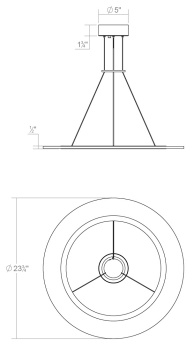

Project:

Arctic Rings 24" Single LED Ring Pendant Spec Sheet

SKU: 2071.16 Learn more at:
<https://sonnemanlight.com/arctic-rings-led-ring-pendant>

Description: Luminous circular rings suspended in multiple tapered stacks lend the lightness of air to Arctic Rings configurations. Illumination radiates from the surfaces and through the delicate edges of the floating rings. Available in multiple configurations and sizes, Arctic Rings can also be individually suspended to configure an array across a horizontal plane or throughout a vertical space. This statement piece is easy to assemble.

Type #:

Dimensions

Height: 0.5
Diameter: 23.75
Size: 24" Single LED Ring Pendant

Electrical Specs

Bulb(s) Included?: Yes
Bulb 1 Type: Integral LED
Bulb Quantity: 1
Input Voltage: 120-277VAC
Wattage: 12
Initial Lumens: 1350
Delivered Lumens: 840
Color Temperature: 3000K
CRI: 90
Power Supply Type: Driver
Power Supply Quantity: 1
Power Supply Location: Canopy
Dimming Type: TRIAC/ELV/0-10V

Installation

Installation: Licensed electrician required
Sloped Ceiling Compatible?: Not Compatible
Cord Length: 20' Adjustable Cable
Minimum Hanging Height: 14.25
Maximum Hanging Height: 240.5

Shade

Shade 1 Material: Optical Acrylic