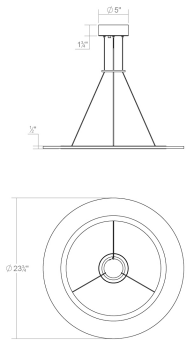

# Arctic Rings 24" Single LED Ring Pendant Spec Sheet

SKU: 2071.25 Learn more at:  
<https://sonnemanlight.com/arctic-rings-led-ring-pendant>

Description: Luminous circular rings suspended in multiple tapered stacks lend the lightness of air to Arctic Rings configurations. Illumination radiates from the surfaces and through the delicate edges of the floating rings. Available in multiple configurations and sizes, Arctic Rings can also be individually suspended to configure an array across a horizontal plane or throughout a vertical space. This statement piece is easy to assemble.

## Dimensions

Height: 0.5  
Diameter: 23.75  
Size: 24" Single LED Ring Pendant