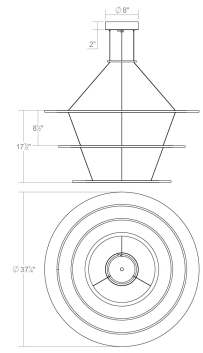

# Arctic Rings Large Triple LED Ring Pendant Spec Sheet

SKU: 2076.25 Learn more at:  
<https://sonnemanlight.com/arctic-rings-led-ring-pendant>

Description: Luminous circular rings suspended in multiple tapered stacks lend the lightness of air to Arctic Rings configurations. Illumination radiates from the surfaces and through the delicate edges of the floating rings. Available in multiple configurations and sizes, Arctic Rings can also be individually suspended to configure an array across a horizontal plane or throughout a vertical space. This statement peice is easy to assemble.

## Dimensions

Height: 17  
Diameter: 37.25  
Size: Large Triple LED Ring Pendant