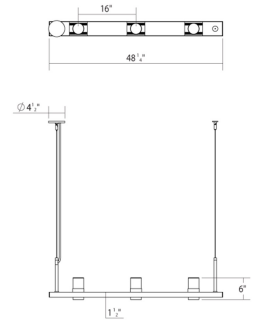

Project:

Intervals Linear Beam Pendant Spec Sheet

SKU: 20QWL04C   Learn more at:
<https://sonnemanlight.com/intervals-linear-beam-pendant>

Description: Intervals is a uniquely integrated linear architectural lighting system of rhythmically aligned bidirectional illumination, with a range of available decorative and functional trims. Architecturally scaled, the suspended horizontal beams span long lengths within a space, supported from ceiling-mounted cables or stems, forming a dramatically powerful approach to illuminating architecturally expansive locations. SONNEMAN's new **INTERVALS Recessed Downlights** extend and support these Intervals Linear Beam Pendants. Together, they achieve a comprehensive and unified approach to dynamically lighting interior spaces.

Type #:

Dimensions

Height:	11.5"
Width:	48.25"
Length:	4"
Canopy/Backplate/Base:	4.5"
Hanging Details:	10' Adjustable Cable
Size:	4'

Installation

Installation:	Licensed electrician required
Sloped Ceiling Compatible?:	Compatible
Minimum Hanging Height:	14.25"
Maximum Hanging Height:	134.25"

General Listings

Features:	Damp Rated
Certification:	cETL
Color/Finish:	Satin White w/Etched Cylinder Uplight Trim
Dark Sky Friendly:	N

Shade

Shade 1 Material:	Glass
Shade 2 Material:	Aluminum

Electrical Specs

Bulb(s) Included?:	Yes
Bulb 1 Type:	Integral LED
Bulb Quantity:	3
Input Voltage:	120-277VAC
Wattage:	14
Initial Lumens:	4330
Color Temperature:	3000K
CRI:	90
Power Supply Type:	Driver
Power Supply Quantity:	2
Power Supply Location:	Fixture
Dimming Type:	TRIAC & ELV @120V / 0-10V

Available Finishes

Available Finishes: Satin Black w/Clear w/Cone Uplight Trim, Satin Black w/Etched Cylinder Uplight Trim, Satin White w/Clear w/Cone Uplight Trim, Satin White w/Etched Cylinder Uplight Trim