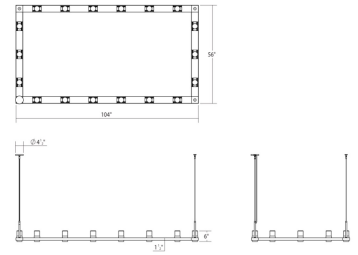

Project:

Intervals Linear Beam Pendant Spec Sheet

SKU: 20QWR48C Learn more at:
<https://sonnemanlight.com/intervals-linear-beam-pendant>

Description: Intervals is a uniquely integrated linear architectural lighting system of rhythmically aligned bidirectional illumination, with a range of available decorative and functional trims. Architecturally scaled, the suspended horizontal beams span long lengths within a space, supported from ceiling-mounted cables or stems, forming a dramatically powerful approach to illuminating architecturally expansive locations. SONNEMAN's new **INTERVALS Recessed Downlights** extend and support these Intervals Linear Beam Pendants. Together, they achieve a comprehensive and unified approach to dynamically lighting interior spaces.

Type #:

Dimensions

Height:	11.5"
Width:	104"
Length:	56"
Canopy/Backplate/Base:	4.5"
Hanging Details:	10' Adjustable Cable
Size:	4' x 8'

Installation

Installation:	Licensed electrician required
Sloped Ceiling Compatible?:	Compatible
Minimum Hanging Height:	14.25"
Maximum Hanging Height:	134.25"