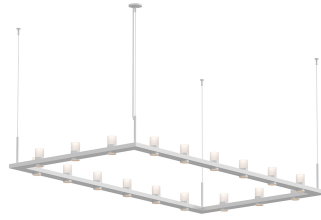

Project:

Intervals Linear Beam Pendant Spec Sheet

SKU: 20QWR48C Learn more at:
<https://sonnemanlight.com/intervals-linear-beam-pendant>

Description: Intervals is a uniquely integrated linear architectural lighting system of rhythmically aligned bidirectional illumination, with a range of available decorative and functional trims. Architecturally scaled, the suspended horizontal beams span long lengths within a space, supported from ceiling-mounted cables or stems, forming a dramatically powerful approach to illuminating architecturally expansive locations. SONNEMAN's new **INTERVALS Recessed Downlights** extend and support these Intervals Linear Beam Pendants. Together, they achieve a comprehensive and unified approach to dynamically lighting interior spaces.

Type #:

Dimensions

Height:	11.5"
Width:	104"
Length:	56"
Canopy/Backplate/Base:	4.5"
Hanging Details:	10' Adjustable Cable
Size:	4' x 8'

Installation

Installation:	Licensed electrician required
Sloped Ceiling Compatible?:	Compatible
Minimum Hanging Height:	14.25"
Maximum Hanging Height:	134.25"

General Listings

Features:	Damp Rated
Certification:	C-ETL-US
Color/Finish:	Satin White w/Etched Cylinder Uplight Trim
Dark Sky Friendly:	N

Electrical Specs

Bulb(s) Included?:	Yes
Bulb 1 Type:	Integral LED
Bulb Quantity:	18
Input Voltage:	120-277VAC
Wattage:	82
Initial Lumens:	26000
Color Temperature:	3000K
CRI:	90
Power Supply Type:	Driver
Power Supply Quantity:	8
Power Supply Location:	Fixture
Dimming Type:	TRIAC & ELV @120V / 0-10V

Shade

Shade 1 Material:	Glass
Shade 2 Material:	Aluminum

Available Finishes

Available Finishes: Satin Black w/Clear w/Cone Uplight Trim, Satin Black w/Etched Cylinder Uplight Trim, Satin White w/Clear w/Cone Uplight Trim, Satin White w/Etched Cylinder Uplight Trim