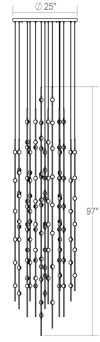

Project:

Constellation Andromeda Pendant Spec Sheet

SKU: 2164.13W Learn more at:
<https://sonnemanlight.com/constellation-andromeda-pendant>

Description: LED hubs connected in linear strands of various lengths are suspended to from dramatically powerful luminance within a vertical space. Available in a variety of sizes and configurations, with lens options of crystal facets or soft white, Constellation® Andromeda can also be customized for your project.

Type #:

Dimensions

Height:	97"
Diameter:	25"
Canopy/Backplate/Base:	25"
Hanging Details:	10' Adjustable Cord
Shape:	Round
Size:	25"
Canopy/Backplate/Base Height:	1

Installation

Installation:	Licensed electrician required, multi-step installation
Sloped Ceiling Compatible?:	Not Compatible
Minimum Hanging Height:	98"
Maximum Hanging Height:	218"

General Listings

Certification:	cETL
Color/Finish:	Satin Nickel w/White Optical Acrylic Lens
Dark Sky Friendly:	N

Electrical Specs

Bulb(s) Included?:	Yes
Bulb 1 Type:	Integral LED
Bulb Quantity:	156
Input Voltage:	100-277VAC
Wattage:	312
Initial Lumens:	34380
Delivered Lumens:	20280
Color Temperature:	3000K
CRI:	90
Power Supply Type:	Driver
Power Supply Quantity:	1
Power Supply Location:	Remote
Dimming Type:	0-10V
Bulb Max Wattage:	312

Shade

Shade 1 Material:	White Optical Acrylic
-------------------	-----------------------

Available Finishes

Available Finishes: Satin Nickel w/Clear Faceted Acrylic Lens, Satin Nickel w/White Optical Acrylic Lens