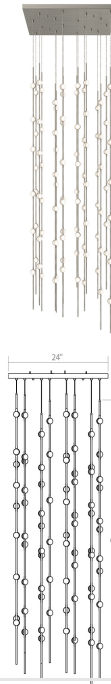

Project:

Constellation Andromeda Pendant Spec Sheet

SKU: 2165.13W-27 Learn more at:
<https://sonnemanlight.com/constellation-andromeda-pendant>

Description: LED hubs connected in linear strands of various lengths are suspended to from dramatically powerful luminance within a vertical space. Available in a variety of sizes and configurations, with lens options of crystal facets or soft white, Constellation® Andromeda can also be customized for your project.

Type #:

Dimensions

Height:	67"
Width:	24"
Length:	24"
Diameter:	6"
Shape:	Square
Size:	24"
Canopy/Backplate/Base Width:	24
Canopy/Backplate/Base Depth:	24
Canopy/Backplate/Base Height:	1

Electrical Specs

Bulb(s) Included?:	Yes
Bulb 1 Type:	Integral LED
Bulb Quantity:	96
Input Voltage:	100-277VAC
Wattage:	192
Initial Lumens:	21120
Delivered Lumens:	12460
Color Temperature:	2700K
CRI:	90
Power Supply Type:	Driver
Power Supply Quantity:	1
Power Supply Location:	Remote
Dimming Type:	0-10V
Bulb Max Wattage:	192

Installation

Installation:	Licensed electrician required, multi-step installation
Sloped Ceiling Compatible?:	Not Compatible
Minimum Hanging Height:	68"
Maximum Hanging Height:	188"

Shade

Lens Type:	White Optical Acrylic Lens
Shade 1 Material:	White Optical Acrylic