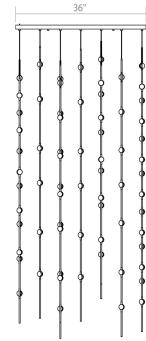

# Constellation Andromeda Pendant Spec Sheet

SKU: 2166.13W Learn more at:  
<https://sonnemanlight.com/constellation-andromeda-pendant>

Description: LED hubs connected in linear strands of various lengths are suspended to from dramatically powerful luminance within a vertical space. Available in a variety of sizes and configurations, with lens options of crystal facets or soft white, Constellation® Andromeda can also be customized for your project.

## Dimensions

Height:	75"
Width:	36"
Length:	8"
Diameter:	6"
Hanging Details:	10' Adjustable Cord
Shape:	Rectangle
Size:	36"
Canopy/Backplate/Base Width:	36
Canopy/Backplate/Base Depth:	8
Canopy/Backplate/Base Height:	1

## Shade

Shade 1 Material:	White Optical Acrylic
-------------------	-----------------------------