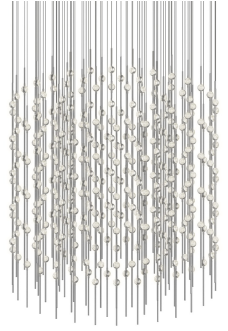

Project:

Constellation 48" Centaurus Cylinder LED Pendant Spec Sheet

SKU: 2172.13C Learn more at:
<https://sonnemanlight.com/523>

Description:

Type #:

Dimensions

Height: 47"
Diameter: 48"
Shape: Cylinder

Electrical Specs

Bulb(s) Included?: Yes
Bulb 1 Type: Integral LED
Bulb Quantity: 204
Input Voltage: 100-277VAC
Wattage: 408
Initial Lumens: 45000
Delivered Lumens: 31600
Color Temperature: 3000K
CRI: 90
Power Supply Type: Driver
Power Supply Quantity: 3
Power Supply Location: Canopy
Dimming Type: TRIAC/ELV/
0-10V

Shade

Shade 1 Material: Acrylic

Available Finishes

Available Finishes: Satin Nickel w/Clear Faceted Acrylic Lens, Satin Nickel w/White Optical Acrylic Lens, Satin Brass w/Clear Faceted Acrylic, Satin Brass w/White Optical Acrylic

General Listings

Certification: C-ETL-US
Color/Finish: Satin Nickel w/Clear Faceted Acrylic Lens
Dark Sky Friendly: N