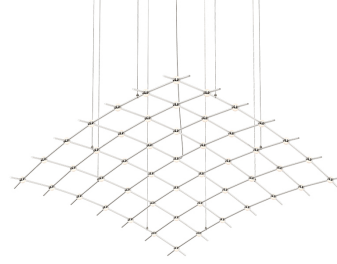

Project:

Constellation Aquarius Major Spec Sheet

SKU: 21Q13-RW7712-27 Learn more at:
<https://sonnemanlight.com/constellation-aquarius>

Description: Aquarius is "The Great One;" it is a broad constellation of uniform brightness across a vast space of sky. Expansive, covering a large range of space, Aquarius is the latest innovative design configuration of our Constellation architectural lighting system. Available in sizes: Minor, Medius, and Major.

Type #:

Dimensions

Height: 1.5"
Width: 177"
Length: 73"
Canopy/Backplate/Base: 4.5"
Size: Major
Canopy/Backplate/Base Height: 0.5

Installation

Installation: Licensed electrician required, multi-step installation
Sloped Ceiling Compatible?: Adapter Available

General Listings

Certification: C-ETL-US
Color/Finish: Satin Nickel (.13)
Dark Sky Friendly: N

Electrical Specs

Bulb(s) Included?: Yes
Bulb 1 Type: Integral LED
Bulb Quantity: 1
Input Voltage: 100-277VAC
Wattage: 98
Initial Lumens: 12120
Delivered Lumens: 8490
Color Temperature: 2700K
CRI: 90
Power Supply Type: Driver
Power Supply Quantity: 1
Power Supply Location: Remote
Dimming Type: TRIAC & ELV @120V / 0-10V
Bulb Max Wattage: 98

Shade

Lens Type: White Optical Acrylic Lens
Shade 1 Material: Acrylic

Available Finishes

Available Finishes: Satin Nickel w/Clear
Faceted Acrylic Lens, Satin Nickel w/White
Optical Acrylic Lens