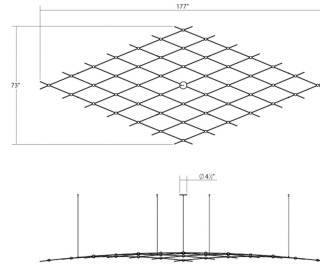

Project:

Constellation Aquarius Major Spec Sheet

SKU: 21Q13-RW7712-27 Learn more at:
<https://sonnemanlight.com/constellation-aquarius>

Description: Aquarius is "The Great One;" it is a broad constellation of uniform brightness across a vast space of sky. Expansive, covering a large range of space, Aquarius is the latest innovative design configuration of our Constellation architectural lighting system. Available in sizes: Minor, Medius, and Major.

Type #:

Dimensions

Height: 1.5"
Width: 177"
Length: 73"
Canopy/Backplate/Base: 4.5"
Size: Major
Canopy/Backplate/Base Height: 0.5

Installation

Installation: Licensed electrician required, multi-step installation
Sloped Ceiling Compatible?: Adapter Available