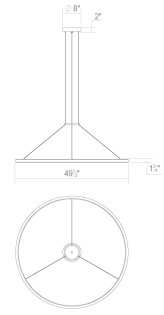

Project:

Luna 48" Round LED Pendant Spec Sheet

SKU: 2234.25 Learn more at:
<https://sonnemanlight.com/luna-round-led-pendant>

Description: Luna's soft round profile sweeps circumferentially into a smooth composition of interior and exterior illumination. Suspended delicately from minimal cables, Luna rings in several sizes can be composed in an intersecting array across a larger space or placed singly to render light with a dramatic minimal presence.

Type #:

Dimensions

Height: 1.5
Diameter: 49.5
Size: 48"

Electrical Specs

Bulb(s) Included?: Yes
Bulb 1 Type: Integral LED
Bulb Quantity: 2
Input Voltage: 120-277VAC
Wattage: 78
Initial Lumens: 8480
Delivered Lumens: 5780
Color Temperature: 3000K
CRI: 90
Power Supply Type: Driver
Power Supply Quantity: 2
Power Supply Location: Canopy
Dimming Type: TRIAC/ELV/
0-10V

Installation

Installation: Licensed electrician required
Sloped Ceiling Compatible?: Not Compatible
Cord Length: 20' Adjustable Cord/Cable
Minimum Hanging Height: 28
Maximum Hanging Height: 241.5

Shade

Shade 1 Material: Acrylic
Shade 2 Color: White