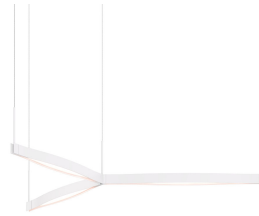

Project:

Ola LED Pendant Spec Sheet

SKU: 22QWCT01120PHA Learn more at:
<https://sonnemanlight.com/ola-led-pendant>

Description: Ola is a softly flowing modular system of linear elements that can be suspended individually or connected in multiple arrangements. Connected end to end they can form a continuous ribbon of light in a nearly limitless linear configuration.

Type #:

Dimensions

Height:	7.5"
Width:	55"
Length:	2.5"
Diameter:	55"
Canopy/Backplate/Base:	6"
Hanging Details:	6" Adjustable Cord/Cable
Size:	Tri-Star
Canopy/Backplate/Base Height:	2"

Electrical Specs

Bulb(s) Included?:	Yes
Bulb 1 Type:	Integral LED
Bulb Quantity:	3
Input Voltage:	120VAC
Wattage:	36
Initial Lumens:	3300
Delivered Lumens:	2100
Color Temperature:	3000K
CRI:	90
Power Supply Type:	Driver
Power Supply Quantity:	1
Power Supply Location:	Canopy
Dimming Type:	TRIAC/ELV
Bulb Max Wattage:	36

Installation

Installation:	Licensed electrician required
Sloped Ceiling Compatible?:	Adapter Available
Minimum Hanging Height:	10.5"

Shade

Shade 1 Material:	Aluminum w/Optical Acrylic
-------------------	----------------------------