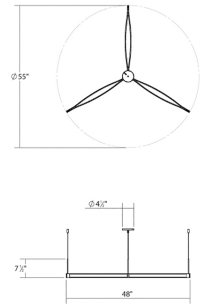

Type #:

Dimensions

Height:	7.5"
Width:	55"
Length:	2.5"
Diameter:	55"
Canopy/Backplate/Base:	6"
Hanging Details:	6" Adjustable Cord/Cable
Size:	Tri-Star
Canopy/Backplate/Base Height:	2"

Electrical Specs

Bulb(s) Included?:	Yes
Bulb 1 Type:	Integral LED
Bulb Quantity:	3
Input Voltage:	120VAC
Wattage:	36
Initial Lumens:	3300
Delivered Lumens:	2100
Color Temperature:	3000K
CRI:	90
Power Supply Type:	Driver
Power Supply Quantity:	1
Power Supply Location:	Canopy
Dimming Type:	TRIAC/ELV
Bulb Max Wattage:	36