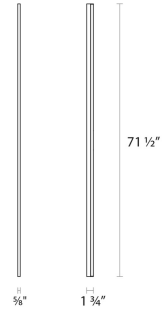

# Stiletto Lungo LED Wall Bar Spec Sheet

SKU: 2334.03    Learn more at:  
<https://sonnemanlight.com/stiletto-lungo-led-wall-bar>

Description: **Stiletto's ultra-sophisticated and extraordinarily precise solid acrylic is thrust through a minimally present aluminum channel, radiating perfectly even LED illumination from within.** Stiletto Lungo mounts flush to the wall without a canopy and can be installed in a vertical or a horizontal orientation. Also available as a [Dimmable LED Sconce/Bath Bar](#) and [Pendant](#).

## Dimensions

Height:	0.625"
Width:	71.5"
Extends:	1.75"
Minimum Extension:	1.75"
Maximum Extension:	1.75"
Size:	72"

## Shipping

Carton 1 L x W x H:	78" X 3" X 4"
Carton 1 Gross Weight:	6 LBS
Fixture Weight:	4