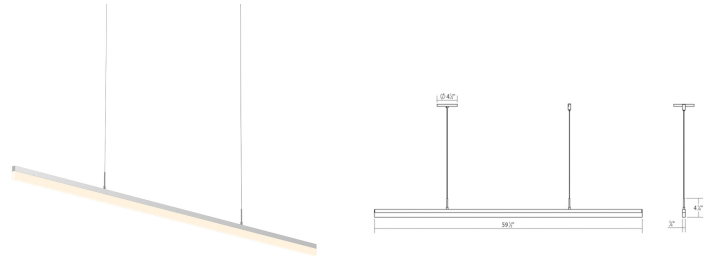

Project:

Stiletto LED Pendant Spec Sheet

SKU: 2348.16 Learn more at:
<https://sonnemanlight.com/stiletto-led-pendant>

Description: **Stiletto's ultra-sophisticated and extraordinarily precise solid acrylic is thrust through a minimally present aluminum channel, radiating perfectly even LED illumination from within.** Also available as a [Dimmable LED Sconce/Bath Bar](#) and [Stiletto Lungo LED Wall Bar](#).

Type #:

Dimensions

Height:	1.75"
Width:	59.5"
Length:	0.75"
Canopy/Backplate/Base:	4.5"
Hanging Details:	6" Adjustable Cord
Size:	60"
Canopy/Backplate/Base Height:	0.5"

Installation

Installation:	Licensed electrician required
Sloped Ceiling Compatible?:	Adapter Available
Minimum Hanging Height:	6"
Maximum Hanging Height:	78"

General Listings

Features:	Damp Rated
Certification:	cETL
Color/Finish:	Bright Satin Aluminum (.16)
Dark Sky Friendly:	N

Electrical Specs

Bulb(s) Included?:	Yes
Bulb 1 Type:	Integral LED
Bulb Quantity:	1
Input Voltage:	120VAC
Wattage:	20
Initial Lumens:	1680
Delivered Lumens:	1340
Color Temperature:	3000K
CRI:	90
Power Supply Type:	Driver
Power Supply Quantity:	1
Power Supply Location:	Outlet Box
Dimming Type:	TRIAC/ELV
Bulb Max Wattage:	20

Shipping

Carton 1 L x W x H:	64" X 5" X 8"
Carton 1 Gross Weight:	8 LBS
Fixture Weight:	4.41

Shade

Shade 1 Material:	Frosted Acrylic
-------------------	-----------------

Available Finishes

Available Finishes: Bright Satin Aluminum (.16), Satin Black (.25), Satin White (.03)