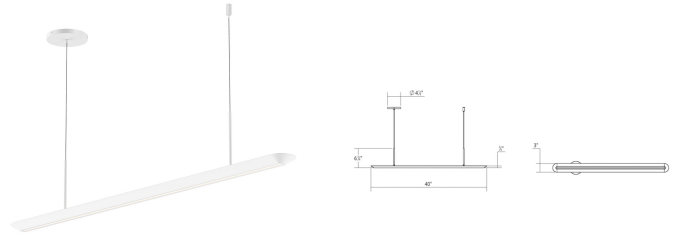

Project:

Glide LED Pendant w/Downlight Spec Sheet

SKU: 2352.03 Learn more at:
<https://sonnemanlight.com/glide-led-pendant-w-2fdownlight>

Description: A flared "V" shaped linear form, with a continuous radius end, defines a minimal profile sleekness is designed to provide balanced LED illumination along a linear situation for both general and task applications.

Type #:

Dimensions

Height:	6.75"
Width:	40"
Length:	3"
Canopy/Backplate/Base:	4.5"
Hanging Details:	6"
	Adjustable Cord
Canopy/Backplate/Base Height:	0.5"

Electrical Specs

Bulb(s) Included?:	Yes
Bulb 1 Type:	Integral LED
Bulb Quantity:	2
Input Voltage:	120VAC
Wattage:	20
Initial Lumens:	2000
Delivered Lumens:	1470
Color Temperature:	3000K
CRI:	90
Power Supply Type:	Driver
Power Supply Quantity:	1
Power Supply Location:	Outlet Box
Dimming Type:	TRIAC/ELV
Bulb Max Wattage:	20

Installation

Installation:	Licensed electrician required
Sloped Ceiling Compatible?:	Adapter Available
Minimum Hanging Height:	8.5"
Maximum Hanging Height:	80.5"

Shipping

Carton 1 L x W x H:	46" X 8" X 7"
Carton 1 Gross Weight:	5 LBS

Shade

Shade 1 Material:	Aluminum w/Acrylic
-------------------	--------------------

Available Finishes

Available Finishes: Bright Satin Aluminum (.16), Satin Black (.25), Satin White (.03)

General Listings