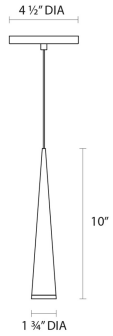

Project:

Micro Cone LED Pendant Spec Sheet

SKU: 2380.25 Learn more at:
<https://sonnemanlight.com/micro-cone-led-pendant>

Description: Brighten and ornament a space. Also available as a [Sconce](#) and [Double Sconce](#).

Type #:

Dimensions

Height: 10"
Diameter: 1.75"
Canopy/Backplate/Base: 4.5"
Hanging Details: 6'
Adjustable Cord

Electrical Specs

Bulb(s) Included?: Yes
Bulb 1 Type: Integral LED
Input Voltage: 120VAC
Wattage: 8
Initial Lumens: 600
Delivered Lumens: 366
Color Temperature: 3000K
CRI: 80
Power Supply Type: Driver
Power Supply Quantity: 1
Power Supply Location: Outlet Box
Dimming Type: TRIAC/ELV

Installation

Installation: Licensed electrician required
Compatible
Sloped Ceiling Compatible?: Compatible

Shipping

Carton 1 L x W x H: 18" X 7" X 5"
Carton 1 Gross Weight: 2 LBS

Shade

Shade 1 Material: Optical Acrylic