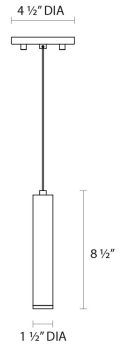

## Micro Tube LED Pendant Spec Sheet

SKU: 2390.25    Learn more at:  
<https://sonnemanlight.com/micro-tube-led-pendant>

Description: Brighten and ornament a space.

Type #:

### Dimensions

Height: 8.5"  
Diameter: 1.5"  
Canopy/Backplate/Base: 4.5"  
Hanging Details: 6'  
Adjustable  
Cord

### Electrical Specs

Bulb(s) Included?: Yes  
Bulb 1 Type: Integral LED  
Input Voltage: 120VAC  
Wattage: 8  
Initial Lumens: 600  
Color Temperature: 3000K  
CRI: 80  
Power Supply Type: Driver  
Power Supply Quantity: 1  
Power Supply Location: Outlet Box  
Dimming Type: TRIAC/ELV  
Bulb Max Wattage: 8

### Shipping

Carton 1 L x W x H: 9" X 9" X 10"  
Carton 1 Gross Weight: 2 LBS  
Fixture Weight: 1