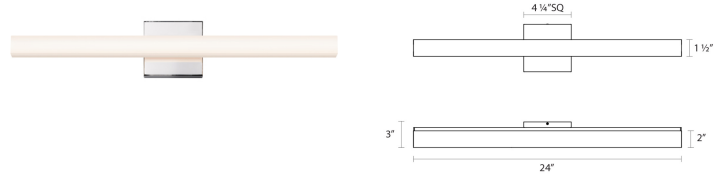

Project:

SQ-bar LED Bath Bar Spec Sheet

SKU: 2421.01 Learn more at:
<https://sonnemanlight.com/sq-bar-led-bath-bar>

Description:

Type #:

Dimensions

Height:	4.25"
Width:	24"
Extends:	2.25"
Minimum Extension:	2.25"
Maximum Extension:	2.25"
Size:	24"
Canopy/Backplate/Base Depth:	4.25
Canopy/Backplate/Base Height:	4.25

Electrical Specs

Bulb(s) Included?:	Yes
Bulb 1 Type:	Integral LED
Input Voltage:	120VAC
Wattage:	16
Initial Lumens:	1080
Delivered Lumens:	745
Color Temperature:	3000K
CRI:	90
Power Supply Type:	Transformer
Power Supply Quantity:	1
Power Supply Location:	Outlet Box
Dimming Type:	ELV
Bulb Max Wattage:	16

Installation

Installation:	Licensed electrician required
Installation Orientation:	Any Orientation

Shipping

Carton 1 L x W x H:	28" X 7" X 7"
Carton 1 Gross Weight:	3 LBS

Shade

Shade 1 Material:	Optical Acrylic
-------------------	-----------------