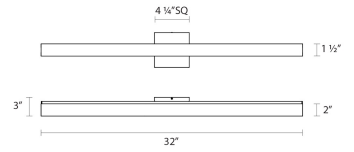

### Dimensions

Height:	4.25"
Width:	32"
Extends:	2.25"
Minimum Extension:	2.25"
Maximum Extension:	2.25"
Size:	32"
Canopy/Backplate/Base Depth:	4.25
Canopy/Backplate/Base Height:	4.25