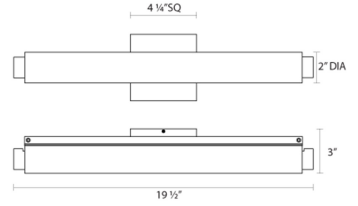

Project:

Tubo Slim LED Bath Bar Spec Sheet

SKU: 2430.13-DT Learn more at:
<https://sonnemanlight.com/tubo-slim-led-bath-bar>

Description: **Elegantly slender tubular glass LED bath bar and sconce lighting system.** Available with custom end trims, in a choice of finishes and sizes. Also available as a [Sconce](#) and [Panel Sconce](#).

Type #:

Dimensions

Height:	4.25"
Width:	19.5"
Extends:	3"
Minimum Extension:	3"
Maximum Extension:	3"
Size:	18"
Canopy/Backplate/Base Depth:	4.25
Canopy/Backplate/Base Height:	4.25

Electrical Specs

Bulb(s) Included?:	Yes
Bulb 1 Type:	Integral LED
Input Voltage:	120VAC
Wattage:	13
Initial Lumens:	900
Delivered Lumens:	744
Color Temperature:	3000K
CRI:	90
Power Supply Type:	Transformer
Power Supply Quantity:	1
Power Supply Location:	Outlet Box
Dimming Type:	ELV
Bulb Max Wattage:	13

Installation

Installation:	Licensed electrician required
Installation Orientation:	Any Orientation

Shipping

Carton 1 L x W x H:	22" X 7" X 7"
Carton 1 Gross Weight:	3 LBS
Fixture Weight:	3

Shade

Shade 1 Material:	Tubular Etched Glass
-------------------	----------------------