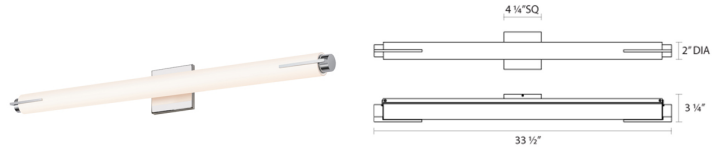

Project:

Tubo Slim LED Bath Bar Spec Sheet

SKU: 2432.01-ST Learn more at:
<https://sonnemanlight.com/tubo-slim-led-bath-bar>

Description: **Elegantly slender tubular glass LED bath bar and sconce lighting system.** Available with custom end trims, in a choice of finishes and sizes. Also available as a [Sconce](#) and [Panel Sconce](#).

Type #:

Dimensions

Height:	4.25"
Width:	33.5"
Extends:	3.25"
Minimum Extension:	3.25"
Maximum Extension:	3.25"
Size:	32"
Canopy/Backplate/Base Depth:	4.25
Canopy/Backplate/Base Height:	4.25

Electrical Specs

Installation

Installation:	Licensed electrician required
Installation Orientation:	Any Orientation

Shipping

Carton 1 L x W x H:	36" X 7" X 7"
Carton 1 Gross Weight:	4 LBS
Fixture Weight:	4

Shade

Shade 1 Material:	Tubular Etched Glass
-------------------	----------------------