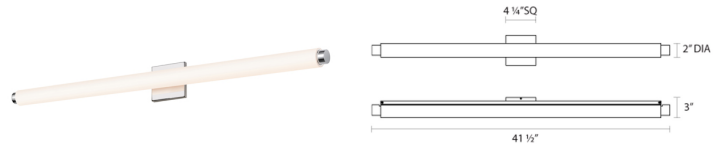

Project:

Tubo Slim LED Bath Bar Spec Sheet

SKU: 2433.01-DT Learn more at:
<https://sonnemanlight.com/tubo-slim-led-bath-bar>

Description: **Elegantly slender tubular glass LED bath bar and sconce lighting system.** Available with custom end trims, in a choice of finishes and sizes. Also available as a [Sconce](#) and [Panel Sconce](#).

Type #:

Dimensions

Height:	4.25"
Width:	41.5"
Extends:	3"
Minimum Extension:	3"
Maximum Extension:	3"
Size:	40"
Canopy/Backplate/Base Depth:	4.25
Canopy/Backplate/Base Height:	4.25

Electrical Specs

Bulb(s) Included?:	Yes
Bulb 1 Type:	Integral LED
Input Voltage:	120VAC
Wattage:	26
Initial Lumens:	1800
Delivered Lumens:	1262
Color Temperature:	3000K
CRI:	90
Power Supply Type:	Transformer
Power Supply Quantity:	1
Power Supply Location:	Outlet Box
Dimming Type:	ELV
Bulb Max Wattage:	26

Installation

Installation:	Licensed electrician required
Installation Orientation:	Any Orientation

Shipping

Carton 1 L x W x H:	44" X 7" X 7"
Carton 1 Gross Weight:	5 LBS
Fixture Weight:	5

Shade

Shade 1 Material:	Tubular Etched Glass
-------------------	----------------------