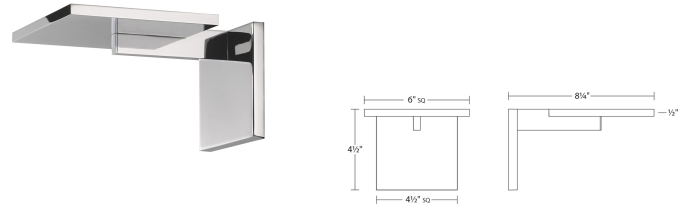

Project:

Panels LED Wall Torchiere Spec Sheet

SKU: 2570.01 Learn more at:
<https://sonnemanlight.com/panels-led-wall-torchiere>

Description: Crisp-edged square panels in polished chrome, precisely arranged on rectangular bars, form rectilinear compositions in multiple configurations along a horizontal plane. Technologically advanced, edge-lit LED light panels distribute glare-free illumination evenly across each luminous surface. Also available as a [Pendant](#).

Type #:

Dimensions

Height:	4.5"
Width:	6"
Extends:	8.25"
Minimum Extension:	8.25"
Maximum Extension:	8.25"
Canopy/Backplate/Base Depth:	4.5
Canopy/Backplate/Base Height:	4.5

Electrical Specs

Bulb(s) Included?:	Yes
Bulb 1 Type:	LED Flat Panel
Bulb Quantity:	1
Input Voltage:	120VAC
Wattage:	10
Initial Lumens:	470
Delivered Lumens:	345
Color Temperature:	3000K
CRI:	90
Power Supply Type:	Transformer
Power Supply Quantity:	1
Power Supply Location:	Outlet Box
Dimming Type:	ELV
Bulb Max Wattage:	10

Installation

Installation:	Licensed electrician required
Installation Orientation:	Vertical

Shipping

Carton 1 L x W x H:	10" X 10" X 8"
Carton 1 Gross Weight:	3 LBS
Fixture Weight:	2

Shade

Shade 1 Material:	Die-Cast Aluminum
-------------------	-------------------