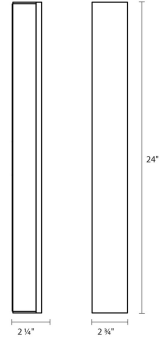

Project:

Solid Glass Bar LED Bath Bar Spec Sheet

SKU: 2592.01 Learn more at:
<https://sonnemanlight.com/solid-glass-bar-led-bath-bar>

Description: A thick, Solid Glass Bar reveals a generous yet pristine luminous edge from a white glass surface. Captured precisely within a chrome rectilinear beam, this luxury modern LED bar is ingeniously mounted to a surface by concealed magnets, with no visible screws or surface interruptions. Use where perfection is demanded.

Type #:

Dimensions

Height:	24"
Width:	2.75"
Extends:	2.25"
Minimum Extension:	2.25"
Maximum Extension:	2.25"
Size:	24"

Electrical Specs

Bulb(s) Included?:	Yes
Bulb 1 Type:	Integral LED
Bulb Quantity:	1
Input Voltage:	120VAC
Wattage:	24
Initial Lumens:	1040
Color Temperature:	3000K
CRI:	90
Power Supply Type:	Transformer
Power Supply Quantity:	1
Power Supply Location:	Outlet Box
Dimming Type:	TRIAC/ELV
Bulb Max Wattage:	24

Installation

Installation:	Licensed electrician required
Installation Orientation:	Any Orientation

Shipping

Carton 1 L x W x H:	29" X 6" X 6"
Carton 1 Gross Weight:	10 LBS
Fixture Weight:	8

Shade

Shade 1 Material:	Glass
-------------------	-------