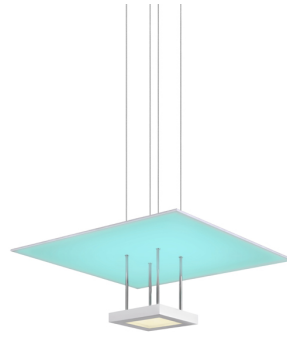

# Chromaglo Spectrum LED Reflector Pendant Spec Sheet

SKU: 2602.03    Learn more at:  
<https://sonnemanlight.com/chromaglo-spectrum-led-reflector-pendant>

Description: Chromaglo Spectrum brings the excitement of variable color illumination with infinite opportunities to change the environment and alter the mood. Spectrum lets you control the lighting in a variety of ways with options and variability in direction, distribution, intensity, and color. Also available as a [Reflector Pendant](#).

## Dimensions

Height:	7"
Width:	20"
Length:	20"
Diameter:	22"
Shape:	Square
Canopy/Backplate/Base Depth:	6
Canopy/Backplate/Base Height:	6

## Shade

Shade 1 Material:	Die-Cast Aluminum
Shade 2 Material:	Etched Glass Reflector