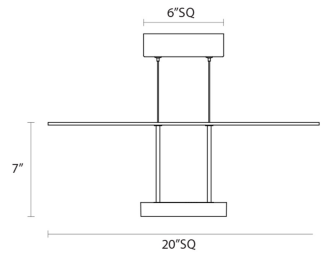

Project:

Chromaglo Spectrum LED Reflector Pendant Spec Sheet

SKU: 2602.03   Learn more at:
<https://sonnemanlight.com/chromaglo-spectrum-led-reflector-pendant>

Description: Chromaglo Spectrum brings the excitement of variable color illumination with infinite opportunities to change the environment and alter the mood. Spectrum lets you control the lighting in a variety of ways with options and variability in direction, distribution, intensity, and color. Also available as a [Reflector Pendant](#).

Type #:

Dimensions

Height:	7"
Width:	20"
Length:	20"
Diameter:	22"
Shape:	Square
Canopy/Backplate/Base Depth:	6
Canopy/Backplate/Base Height:	6

Electrical Specs

Bulb(s) Included?:	Yes
Bulb 1 Type:	Integral LED
Input Voltage:	100-240VAC
Wattage:	25
Initial Lumens:	1100
Color Temperature:	3000K
CRI:	80
Power Supply Type:	Driver
Power Supply Quantity:	1
Power Supply Location:	Canopy
Bulb Max Wattage:	25

Installation

Installation:	Licensed electrician required
Sloped Ceiling Compatible?:	Not Compatible

Shipping

Carton 1 L x W x H:	25" X 25" X 7"
Carton 1 Gross Weight:	15 LBS

Shade

Shade 1 Material:	Die-Cast Aluminum
Shade 2 Material:	Etched Glass Reflector

Available Finishes

Available Finishes: Satin White (.03)

General Listings

Certification:	cETL
Color/Finish:	Satin White (.03)
Dark Sky Friendly:	N