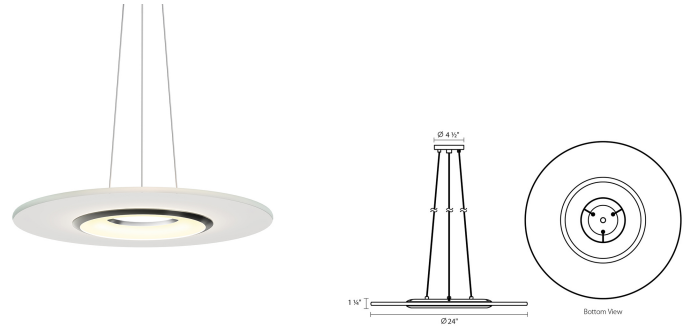

Project:

Float LED Pendant Spec Sheet

SKU: 2622.13 Learn more at:
<https://sonnemanlight.com/float-led-pendant>

Description: Reimagined from our original 1980s modern classic, "Floating Glass," this clear glass disk floats on a softly shaped, bright LED core. Light is directed downward and transmitted through its clear glass disk to its edges, emitting a dramatic ring of light. Float is also available with a white etched glass disk that radiates light from the entire glass surface.

Type #:

Dimensions

Height:	1.25"
Diameter:	24"
Canopy/Backplate/Base:	4.5"
Hanging Details:	6" Adjustable Cords
Size:	24"
Canopy/Backplate/Base Height:	0.75"

Electrical Specs

Bulb(s) Included?:	Yes
Bulb 1 Type:	Integral LED
Bulb Quantity:	1
Input Voltage:	120VAC
Wattage:	20
Initial Lumens:	1810
Color Temperature:	3000K
CRI:	90
Power Supply Type:	Driver
Power Supply Quantity:	1
Power Supply Location:	Canopy
Dimming Type:	TRIAC/ELV
Bulb Max Wattage:	20

Installation

Installation:	Licensed electrician required
Sloped Ceiling Compatible?:	Not Compatible
Minimum Hanging Height:	5"

Shipping

Carton 1 L x W x H:	28" X 28" X 5"
Carton 1 Gross Weight:	22 LBS
Fixture Weight:	18

Shade

Shade 1 Material:	Aluminum w/Optical Acrylic
Shade 2 Material:	Glass

Available Finishes

Available Finishes: Polished Chrome (.01), Satin Nickel w/Etched Glass Trim

General Listings

Features:	Damp Rated
Certification:	C-ETL-US
Color/Finish:	Satin Nickel w/Etched Glass Trim
Dark Sky Friendly:	N