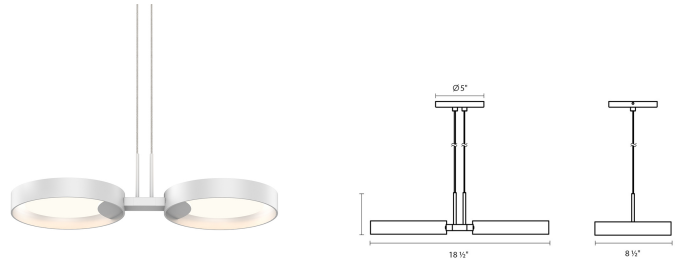

Project:

Light Guide Ring Spec Sheet

SKU: 2653.03W Learn more at:
<https://sonnemanlight.com/light-guide-ring>

Description: Also available as a [Sconce](#).

Type #:

Dimensions

Height:	4.25"
Width:	18.5"
Length:	7.75"
Canopy/Backplate/Base:	5"
Hanging Details:	6" Adjustable Cord
Size:	2-Light
Canopy/Backplate/Base Height:	0.5"

Electrical Specs

Bulb(s) Included?:	Yes
Bulb 1 Type:	Integral LED
Bulb Quantity:	2
Input Voltage:	120VAC
Wattage:	21
Initial Lumens:	1815
Color Temperature:	3000K
CRI:	90
Power Supply Type:	Driver
Power Supply Quantity:	1
Power Supply Location:	Canopy
Dimming Type:	TRIAC/ELV
Bulb Max Wattage:	21

Installation

Installation:	Licensed electrician required
Sloped Ceiling Compatible?:	Compatible
Minimum Hanging Height:	6"

Shipping

Carton 1 L x W x H:	20" X 10" X 6"
Carton 1 Gross Weight:	5 LBS
Fixture Weight:	3

Shade

Shade 1 Material:	Aluminum
Shade 2 Material:	Clear Acrylic

Available Finishes

Available Finishes: Satin Black w/Apricot Interior, Satin Black w/White Interior, Satin White w/Apricot Interior, Satin White w/White Interior