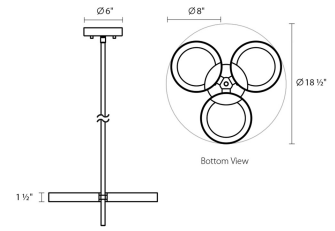

Project:

Light Guide Ring Spec Sheet

SKU: 2654.03W Learn more at:
<https://sonnemanlight.com/light-guide-ring>

Description: Also available as a [Sconce](#).

Type #:

Dimensions

Height:	5.25"
Width:	18.5"
Length:	7.75"
Diameter:	18.5"
Canopy/Backplate/Base:	6"
Hanging Details:	(3) 12" + (1) 6" Stem Kit
Size:	3-Light
Canopy/Backplate/Base Height:	1.25"

Electrical Specs

Bulb(s) Included?:	Yes
Bulb 1 Type:	Integral LED
Bulb Quantity:	3
Input Voltage:	120-277VAC
Wattage:	30
Initial Lumens:	2535
Color Temperature:	3000K
CRI:	90
Power Supply Type:	Driver
Power Supply Quantity:	1
Power Supply Location:	Canopy
Dimming Type:	TRIAC/ELV
Bulb Max Wattage:	30

Installation

Installation:	Licensed electrician required
Sloped Ceiling Compatible?:	Not Compatible
Minimum Hanging Height:	14"

Shipping

Carton 1 L x W x H:	21" X 20" X 7"
Carton 1 Gross Weight:	7 LBS
Fixture Weight:	4