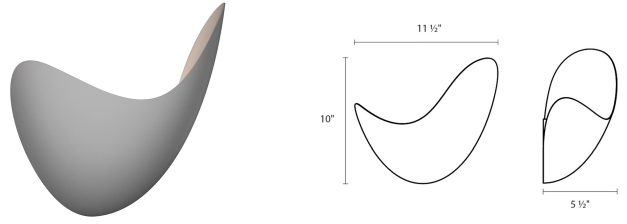

Project:

Waveforms LED Sconce Spec Sheet

SKU: 2671.18W Learn more at:
<https://sonnemanlight.com/waveforms-led-sconce>

Description: **A luminous interior surface peeks through a rhythm of undulations, revealing the light from within these dramatic LED pendants.** Available in several sizes and finishes. Also available as a [Bell LED Pendant](#) and [Dome LED Pendant](#).

Type #:

Dimensions

Height:	10"
Width:	11.5"
Extends:	5.5"
Minimum Extension:	5.5
Maximum Extension:	5.5
Canopy/Backplate/Base:	4.5"
Canopy/Backplate/Base Width:	8.25
Canopy/Backplate/Base Depth:	0.5
Canopy/Backplate/Base Height:	4.75