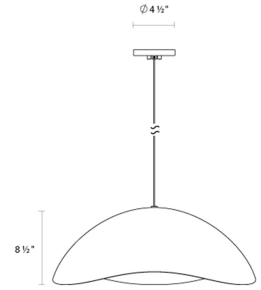

Project:

Waveforms Dome LED Pendant Spec Sheet

SKU: 2673.03W Learn more at:
<https://sonnemanlight.com/waveforms-dome-led-pendant>

Description: **A luminous interior surface peeks through a rhythm of undulations, revealing the light from within these dramatic LED pendants.** Shaped in a deep bell or as a broader dome, these sculptural forms are available in several sizes and finishes. Also available as a [Bell LED Pendant](#) and [Sconce](#).

Type #:

Dimensions

Height:	8.5"
Diameter:	22.5"
Canopy/Backplate/Base:	4.5"
Hanging Details:	6' Adjustable Cord
Size:	Small
Canopy/Backplate/Base Height:	0.5

Electrical Specs

Bulb(s) Included?:	Yes
Bulb 1 Type:	Integral LED
Bulb Quantity:	1
Input Voltage:	120VAC
Wattage:	11
Initial Lumens:	1000
Color Temperature:	3000K
CRI:	90
Power Supply Type:	Driver
Power Supply Quantity:	1
Power Supply Location:	Outlet Box
Dimming Type:	TRIAC/ELV
Bulb Max Wattage:	11

Installation

Installation:

Licensed electrician required

Shipping

Carton 1 L x W x H:	25" X 25" X 13"
Carton 1 Gross Weight:	9 LBS
Fixture Weight:	7

Shade

Shade 1 Material: Aluminum

General Listings