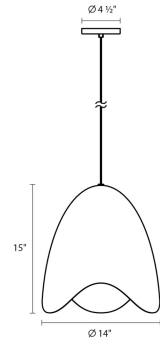

Project:

Waveforms Bell LED Pendant Spec Sheet

SKU: 2675.18W Learn more at:
<https://sonnemanlight.com/waveforms-bell-led-pendant>

Description: **A luminous interior surface peeks through a rhythm of undulations, revealing the light from within these dramatic LED pendants.** Shaped in a deep bell or as a broader dome, these sculptural forms are available in several sizes and finishes. Also available as a [Dome LED Pendant](#) and [Sconce](#).

Type #:

Dimensions

Height: 15"
Diameter: 14"
Canopy/Backplate/Base: 4.5"
Hanging Details: 6"
Adjustable Cord
Size: Small
Canopy/Backplate/Base Height: 0.5

Electrical Specs

Bulb(s) Included?: Yes
Bulb 1 Type: Integral LED
Bulb Quantity: 1
Input Voltage: 120VAC
Wattage: 11
Initial Lumens: 1000
Color Temperature: 3000K
CRI: 90
Power Supply Type: Driver
Power Supply Quantity: 1
Power Supply Location: Outlet Box
Dimming Type: TRIAC/ELV
Bulb Max Wattage: 11

Installation

Installation:

Licensed electrician required

Shipping

Carton 1 L x W x H: 16" X 16" X 18"
Carton 1 Gross Weight: 6 LBS
Fixture Weight: 4

Shade

Shade 1 Material: Aluminum

General Listings