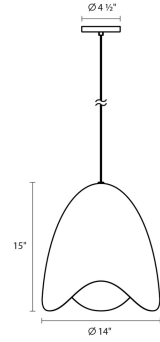

Project:

Waveforms Bell LED Pendant Spec Sheet

SKU: 2675.25A Learn more at:
<https://sonnemanlight.com/waveforms-bell-led-pendant>

Description: **A luminous interior surface peeks through a rhythm of undulations, revealing the light from within these dramatic LED pendants.** Shaped in a deep bell or as a broader dome, these sculptural forms are available in several sizes and finishes. Also available as a [Dome LED Pendant](#) and [Sconce](#).

Type #:

Dimensions

Height: 15"
 Diameter: 14"
 Canopy/Backplate/Base: 4.5"
 Hanging Details: 6'
 Adjustable Cord
 Size: Small
 Canopy/Backplate/Base Height: 0.5

Electrical Specs

Bulb(s) Included?: Yes
 Bulb 1 Type: Integral LED
 Bulb Quantity: 1
 Input Voltage: 120VAC
 Wattage: 11
 Initial Lumens: 1000
 Color Temperature: 3000K
 CRI: 90
 Power Supply Type: Driver
 Power Supply Quantity: 1
 Power Supply Location: Outlet Box
 Dimming Type: TRIAC/ELV
 Bulb Max Wattage: 11

Installation

Installation:

Licensed electrician required

Shipping

Carton 1 L x W x H: 16" X 16" X 18"
 Carton 1 Gross Weight: 6 LBS
 Fixture Weight: 4

Shade

Shade 1 Material: Aluminum

General Listings