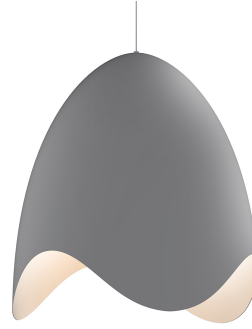

Project:

Waveforms Bell LED Pendant Spec Sheet

SKU: 2676.18W Learn more at:
<https://sonnemanlight.com/waveforms-bell-led-pendant>

Description: **A luminous interior surface peeks through a rhythm of undulations, revealing the light from within these dramatic LED pendants.** Shaped in a deep bell or as a broader dome, these sculptural forms are available in several sizes and finishes. Also available as a [Dome LED Pendant](#) and [Sconce](#).

Type #:

Dimensions

Height: 25"
 Diameter: 23.25"
 Canopy/Backplate/Base: 4.5"
 Hanging Details: 6"
 Adjustable Cord
 Large
 Size:
 Canopy/Backplate/Base Height: 0.5

Electrical Specs

Bulb(s) Included?: Yes
 Bulb 1 Type: Integral LED
 Bulb Quantity: 1
 Input Voltage: 120VAC
 Wattage: 21
 Initial Lumens: 1900
 Color Temperature: 3000K
 CRI: 90
 Power Supply Type: Driver
 Power Supply Quantity: 1
 Power Supply Location: Outlet Box
 Dimming Type: TRIAC/ELV
 Bulb Max Wattage: 21

Installation

Installation: Licensed electrician required

Shipping

Carton 1 L x W x H: 28" X 28" X 29"
 Carton 1 Gross Weight: 18 LBS
 Fixture Weight: 11

Shade

Shade 1 Material: Aluminum

General Listings

Features: Damp Rated
 Color/Finish: Dove Gray w/Satin White Interior
 Dark Sky Friendly: N