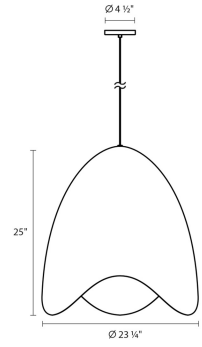

Project:

Waveforms Bell LED Pendant Spec Sheet

SKU: 2676.18W Learn more at:
<https://sonnemanlight.com/waveforms-bell-led-pendant>

Description: **A luminous interior surface peeks through a rhythm of undulations, revealing the light from within these dramatic LED pendants.** Shaped in a deep bell or as a broader dome, these sculptural forms are available in several sizes and finishes. Also available as a [Dome LED Pendant](#) and [Sconce](#).

Type #:

Dimensions

Height: 25"
 Diameter: 23.25"
 Canopy/Backplate/Base: 4.5"
 Hanging Details: 6"
 Adjustable Cord
 Large
 Size:
 Canopy/Backplate/Base Height: 0.5

Electrical Specs

Bulb(s) Included?: Yes
 Bulb 1 Type: Integral LED
 Bulb Quantity: 1
 Input Voltage: 120VAC
 Wattage: 21
 Initial Lumens: 1900
 Color Temperature: 3000K
 CRI: 90
 Power Supply Type: Driver
 Power Supply Quantity: 1
 Power Supply Location: Outlet Box
 Dimming Type: TRIAC/ELV
 Bulb Max Wattage: 21

Installation

Installation: Licensed electrician required

Shipping

Carton 1 L x W x H: 28" X 28" X 29"
 Carton 1 Gross Weight: 18 LBS
 Fixture Weight: 11

Shade

Shade 1 Material: Aluminum

General Listings

Features: Damp Rated
 Color/Finish: Dove Gray w/Satin White Interior
 Dark Sky Friendly: N