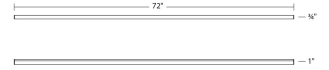

Project:

Stix Plus LED Wall Bar Spec Sheet

SKU: 2792.03 Learn more at:
<https://sonnemanlight.com/stix-plus-led-wall-bar>

Description: Stix Plus LED Wall Bar can be installed in a vertical or a horizontal orientation. The minimal profile of Stix-Bars extended in lengths up to 8', mounted as uninterrupted strips with remote power supplies. LED illumination from the most minimal geometric profile achieves the Modernist architectural ideal of "Less is more."

This best-selling family is also available as a [Multi-Arm Pendant](#), [Square Pendant](#), [Rectangle Pendant](#), and [Bath Bar](#).

Type #:

Dimensions

Height:	0.75"
Width:	72"
Extends:	1"
Minimum Extension:	1"
Maximum Extension:	1"
Size:	72"