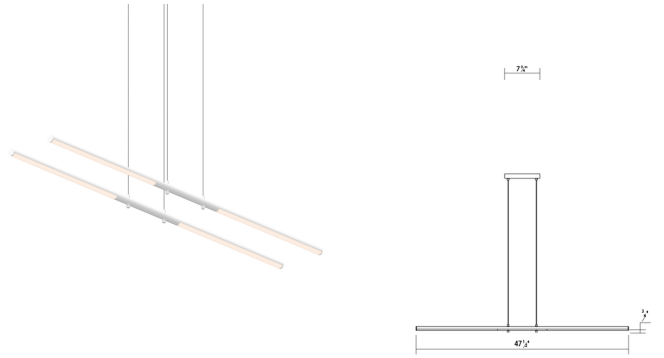

Project:

Tik-Tak® LED Pendant Spec Sheet

SKU: 2801.03 Learn more at:
<https://sonnemanlight.com/tik-tak-led-pendant>

Description: LED rods are suspended in tandem pairs on multiple levels, perpendicular to each other. Each rod can be independently positioned as up or down light, and adjusted with infinite variability to any height along the suspension cables. Dramatic in the precision of their orientation and range of verticality, Tik-Tak brings a crisp presence to the volume of space.

Type #:

Dimensions

Height:	0.75"
Width:	47.5"
Length:	7.25"
Hanging Details:	10" Adjustable Cable Tandem
Size:	Tandem
Canopy/Backplate/Base Width:	7.75
Canopy/Backplate/Base Depth:	7.75
Canopy/Backplate/Base Height:	1

Electrical Specs

Bulb(s) Included?:	Yes
Bulb 1 Type:	Integral LED
Bulb Quantity:	4
Input Voltage:	120VAC
Wattage:	20
Initial Lumens:	2280
Delivered Lumens2:	1250
Color Temperature:	3000K
CRI:	90
Power Supply Type:	Driver
Power Supply Quantity:	1
Power Supply Location:	Remote
Dimming Type:	TRIAC/ELV
Bulb Max Wattage:	20

Installation

Installation:	Licensed electrician required
Sloped Ceiling Compatible?:	Compatible
Minimum Hanging Height:	3"
Maximum Hanging Height:	121.5"

Shade

Shade 1 Material:	Optical Acrylic
-------------------	-----------------